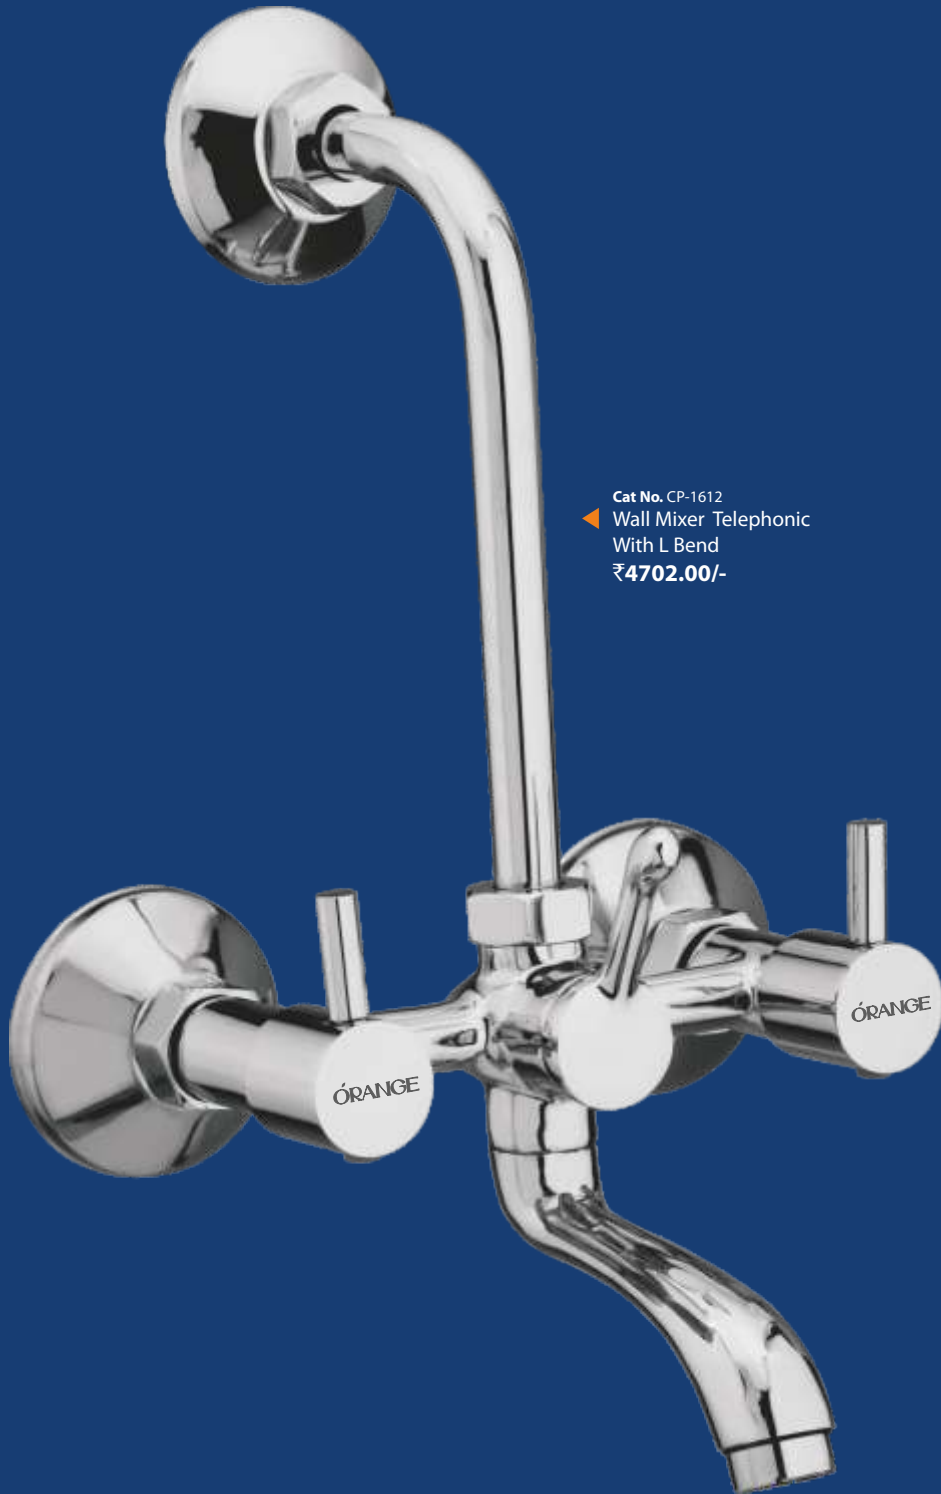

Lyra

It's time to live in utmost luxury

Cat No. CP-1612
Wall Mixer Telephonic
With L Bend
₹4702.00/-

EASY INSTALLATION

NO LEAKS

QUALITY ASSURANCE